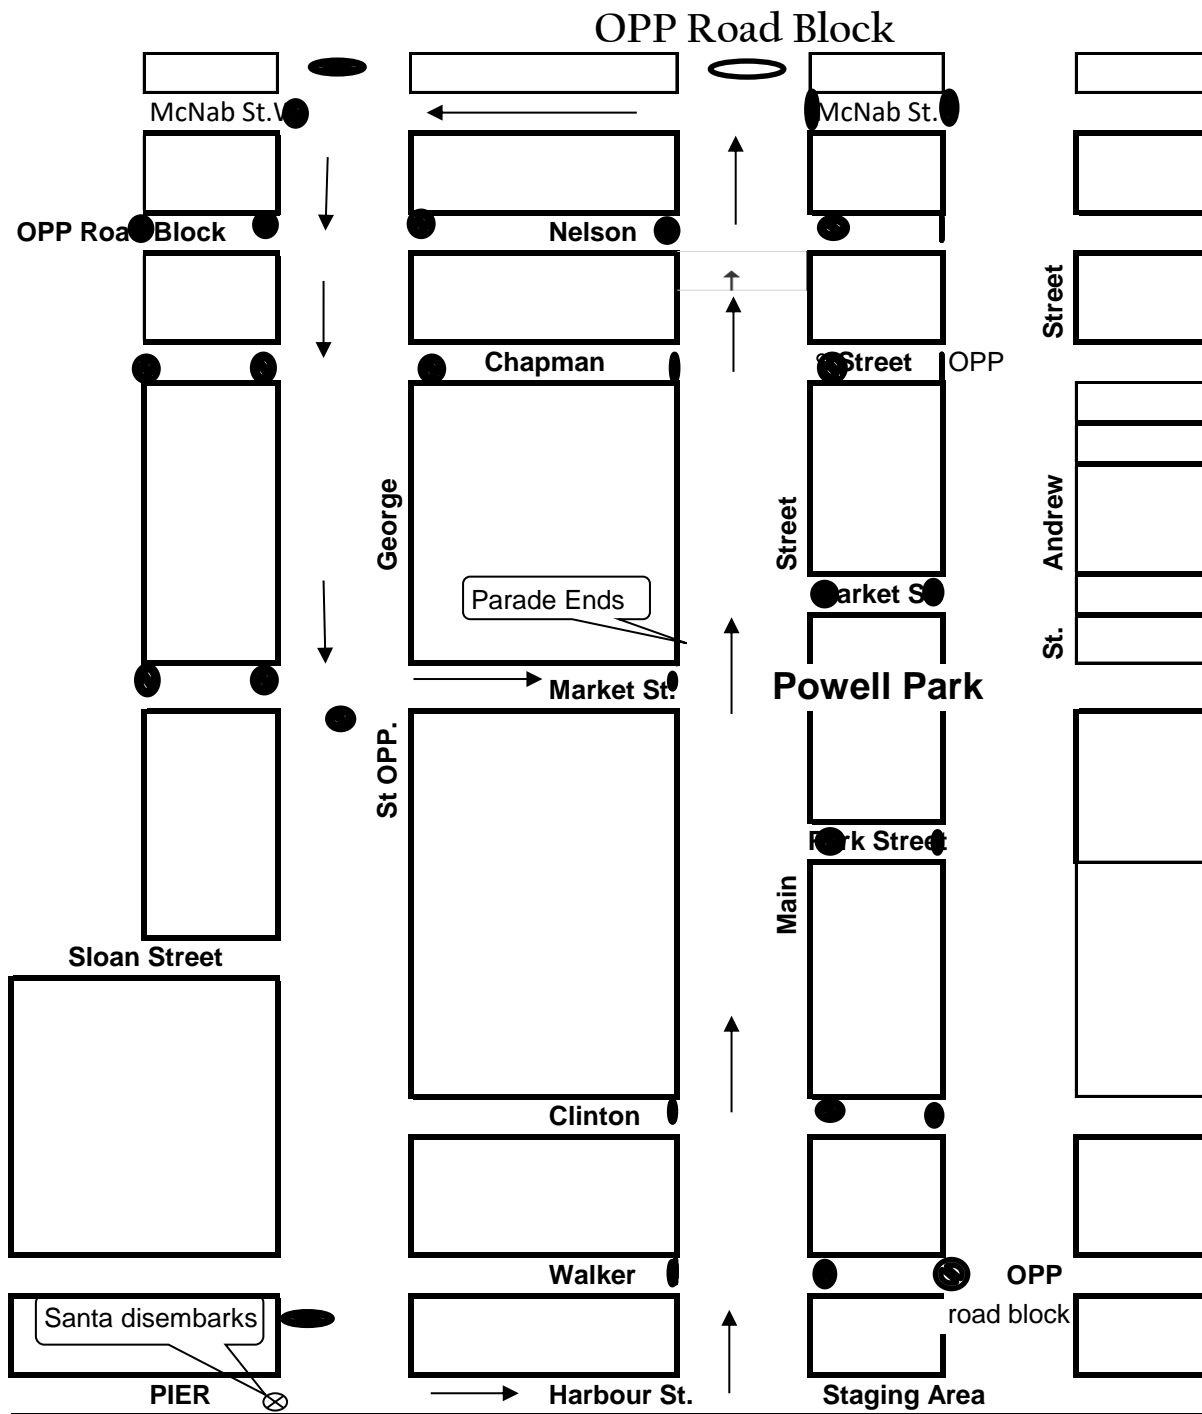

Santa Claus Parade Route

ChristmasFest 2023 Port Dover

Eau Clipper

Canadian Coast Guard vessel

Roads Closed Starting at 12:00 noon to 2:30pm

Saturday November 118, 2023

Staging areas - Beach Parking lot, Harbour St., St. George St. south of Walker St., one way lane

Santa arrives at the west pier on board the Eau Clipper escorted by the Canadian Coast Guard

Parade Begins on Harbour St. and proceeds up Main St.

Legend:

-  barricades
-  OPP road block

-  parade route
-  Main to McNab, McNab to St. George St.
-  St. George St. to Market St. W.

ridge, to go up St. Andrew St., traffic from coming down Main Street, in from Radical Rd. and in from